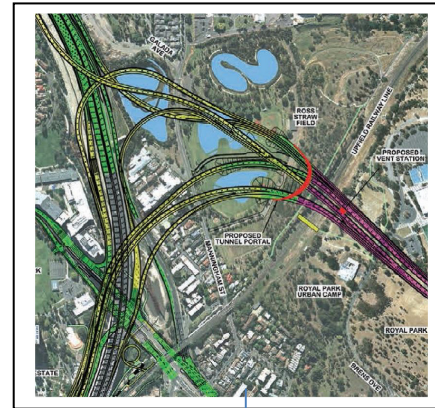

RPPG Timeline

Royal Park 1854 (295 Ha) reserved by Lt-Gov Latrobe and Gazetted 1876 (204 Ha) by Governor Latrobe

YEAR

PARKLAND AREA – ORIGINAL

Reduced by Roads, Rail, Tram, Zoo, Turana, CSL, Origin, RCHospital, Golf course

Reduced by Zoo Carpark, Games Village, (Saved from EWL!)