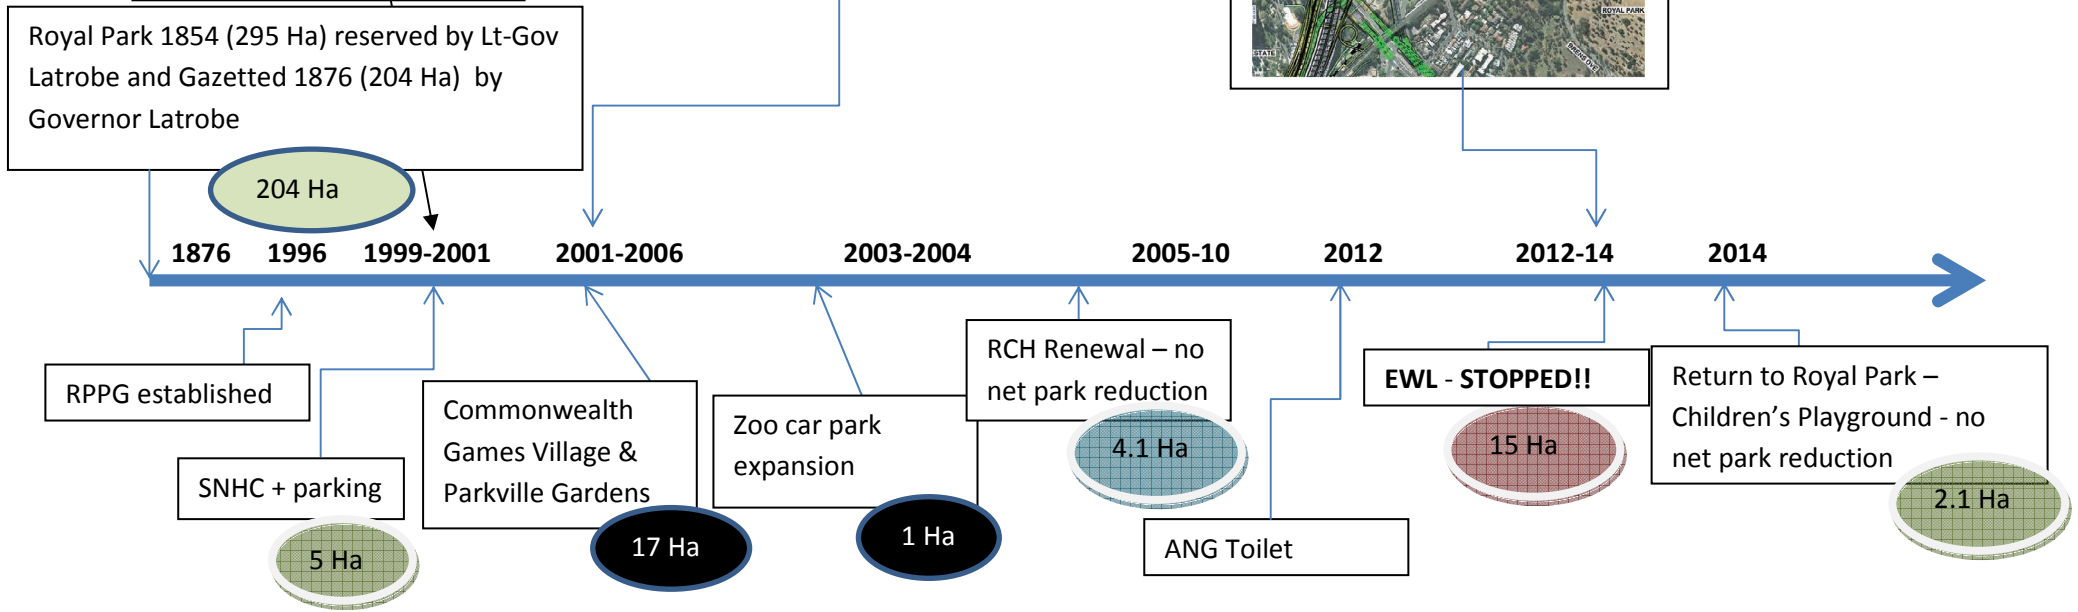

RPPG Timeline

Royal Park 1854 (295 Ha) reserved by Lt-Gov Latrobe and Gazetted 1876 (204 Ha) by Governor Latrobe

YEAR

PARKLAND AREA – ORIGINAL

Reduced by Roads, Rail, Tram, Zoo, Turana, CSL, Origin, RCHospital, Golf course

Reduced by Zoo Carpark, Games Village, (Saved from EWL!)